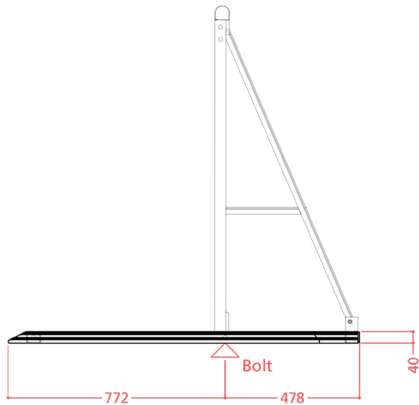

More information: info@dutchbarrier.nl
Rental & Sales: info@dutchbarrier.services

- a safe show for every row -

DB Side Slope

top view

Roger Waters's latest 'This is Not a Drill' tour production set a great example of using the Dutch Barrier's side slopes. To prevent the audience from interfering with their 16 laser heads, mounted on telescopic masts, they created the world's smallest audience-friendly barrier enclosure possible around them by combining four straight barriers and four flex sections and fitted all straights with side slopes.

- a state of the art aluminium barrier system, built for fast setup and optimised crowd control solutions -

side view

top view

example: Roger Waters's laser head enclosure

- a safe show for every row -