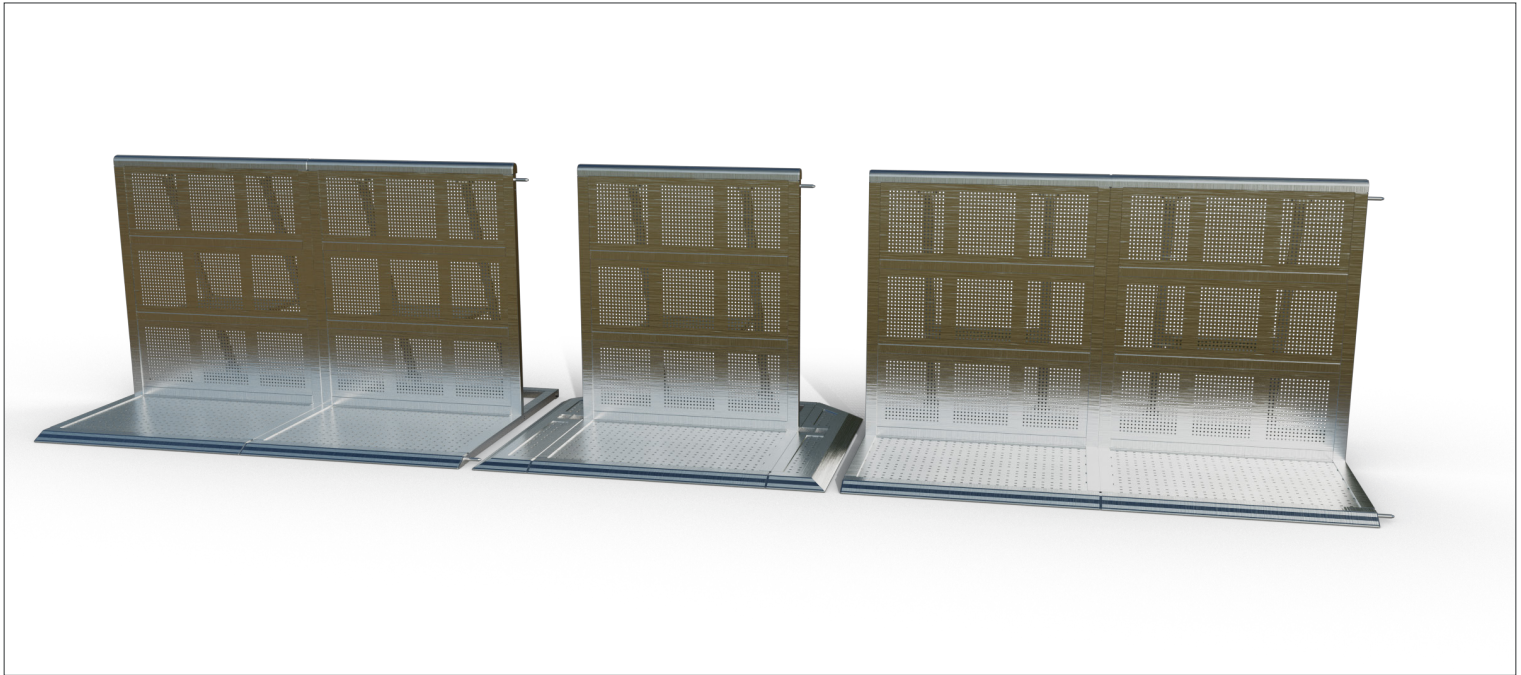

DB Side Slope

Dutch Barrier's side slopes are basically accessories to prevent trip hazards. At the end of a line of barriers, they will cover the last protruding pin and extend the sloping front side of the barrier well beyond the upright section. They will run underneath a flex corner section and, generally speaking, make a barrier line more audience-friendly.

What

Dutch Barrier® is a state-of-the-art lightweight aluminium barrier system offering an innovative combination of straights, special sections and storage solutions. Create ingenious crowd control solutions, enjoy quick setups and enhanced handling, and benefit from an equal footprint for every dolly during transport or storage.

More information: info@dutchbarrier.nl
Rental & Sales: info@dutchbarrier.services

- a safe show for every row -

DB Side Slope

top view

Roger Waters's latest 'This is Not a Drill' tour production set a great example of using the Dutch Barrier's side slopes. To prevent the audience from interfering with their 16 laser heads, mounted on telescopic masts, they created the world's smallest audience-friendly barrier enclosure possible around them by combining four straight barriers and four flex sections and fitted all straights with side slopes.

- a state of the art aluminium barrier system, built for fast setup and optimised crowd control solutions -

side view

top view

example: Roger Waters's laser head enclosure

- a safe show for every row -