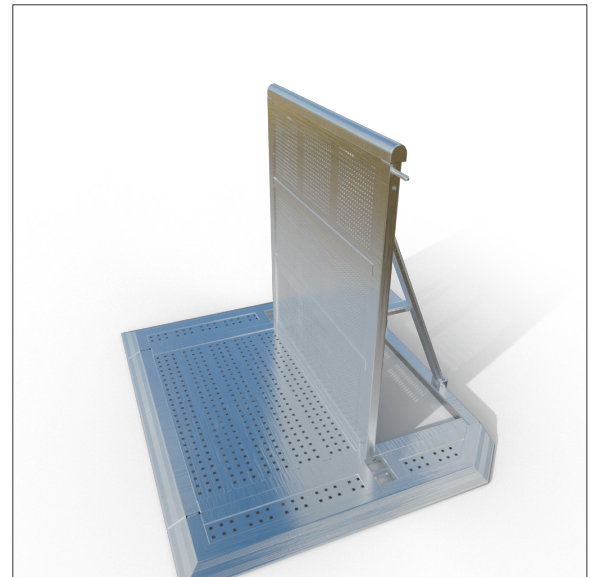

DB Side Slope

Dutch Barrier's side slopes are basically accessories to prevent trip hazards. At the end of a line of barriers, they will cover the last protruding pin and extend the sloping front side of the barrier well beyond the upright section. They will run underneath a flex corner section and, generally speaking, make a barrier line more audience-friendly.

What

Dutch Barrier® is a state-of-the-art lightweight aluminium barrier system offering an innovative combination of straights, special sections and storage solutions. Create ingenious crowd control solutions, enjoy quick setups and enhanced handling, and benefit from an equal footprint for every dolly during transport or storage.

More information: info@dutchbarrier.nl
Rental & Sales: info@dutchbarrier.services

- a safe show for every row -

DB Side Slope

top view

Roger Waters's latest 'This is Not a Drill' tour production set a great example of using the Dutch Barrier's side slopes. To prevent the audience from interfering with their 16 laser heads, mounted on telescopic masts, they created the world's smallest audience-friendly barrier enclosure possible around them by combining four straight barriers and four flex sections and fitted all straights with side slopes.