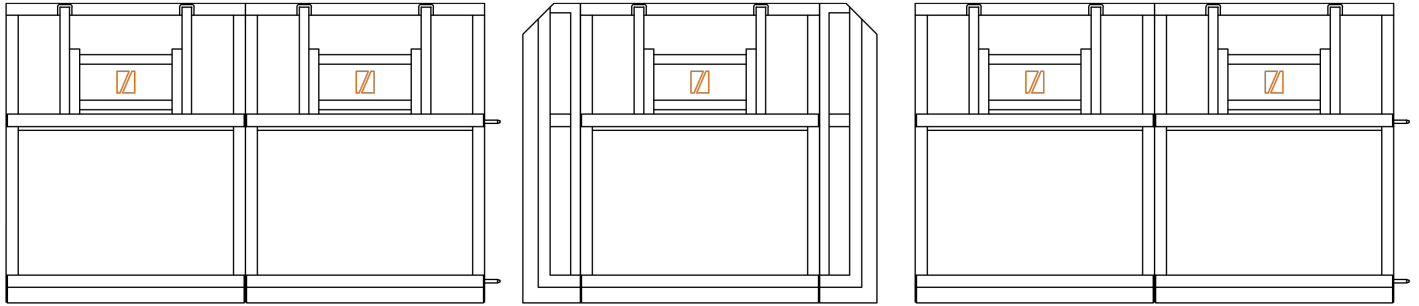

DB Side Slope

Dutch Barrier's side slopes are basically accessories to prevent trip hazards. At the end of a line of barriers, they will cover the last protruding pin and extend the sloping front side of the barrier well beyond the upright section. They will run underneath a flex corner section and, generally speaking, make a barrier line more audience-friendly.

More information: info@dutchbarrier.nl
Rental & Sales: info@dutchbarrier.services

- a safe show for every row -

DB Side Slope

top view

Roger Waters's latest 'This is Not a Drill' tour production set a great example of using the Dutch Barrier's side slopes. To prevent the audience from interfering with their 16 laser heads, mounted on telescopic masts, they created the world's smallest audience-friendly barrier enclosure possible around them by combining four straight barriers and four flex sections and fitted all straights with side slopes.