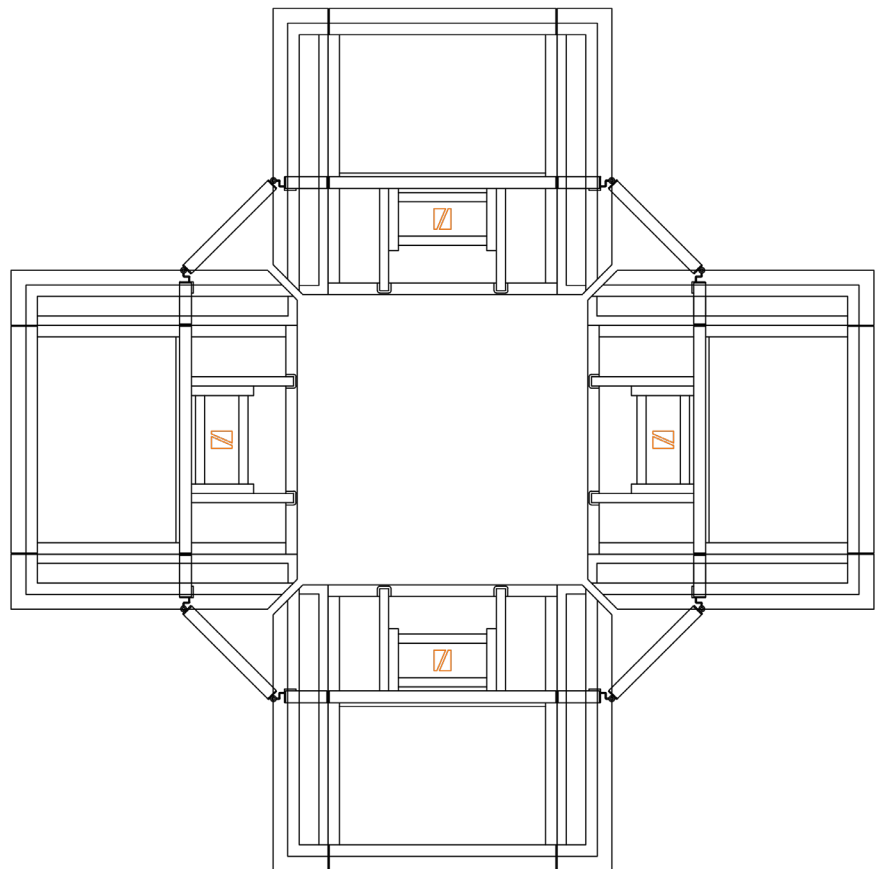

DB Side Slope

Dutch Barrier's side slopes are basically accessories to prevent trip hazards. At the end of a line of barriers, they will cover the last protruding pin and extend the sloping front side of the barrier well beyond the upright section. They will run underneath a flex corner section and, generally speaking, make a barrier line more audience-friendly.

More information: info@dutchbarrier.nl
Rental & Sales: info@dutchbarrier.services

- a safe show for every row -

DB Side Slope

top view

Roger Waters's latest 'This is Not a Drill' tour production set a great example of using the Dutch Barrier's side slopes. To prevent the audience from interfering with their 16 laser heads, mounted on telescopic masts, they created the world's smallest audience-friendly barrier enclosure possible around them by combining four straight barriers and four flex sections and fitted all straights with side slopes.

- a state of the art aluminium barrier system, built for fast setup and optimised crowd control solutions -

side view

top view

example: Roger Waters's laser head enclosure

- a safe show for every row -