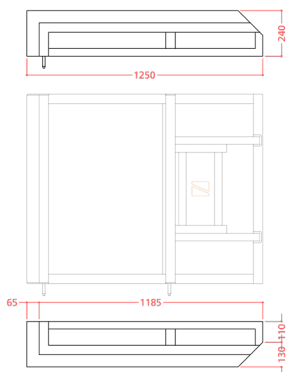

DB Side Slope

top view

Roger Waters's latest 'This is Not a Drill' tour production set a great example of using the Dutch Barrier's side slopes. To prevent the audience from interfering with their 16 laser heads, mounted on telescopic masts, they created the world's smallest audience-friendly barrier enclosure possible around them by combining four straight barriers and four flex sections and fitted all straights with side slopes.

- a state of the art aluminium barrier system, built for fast setup and optimised crowd control solutions -

top view

- a safe show for every row -